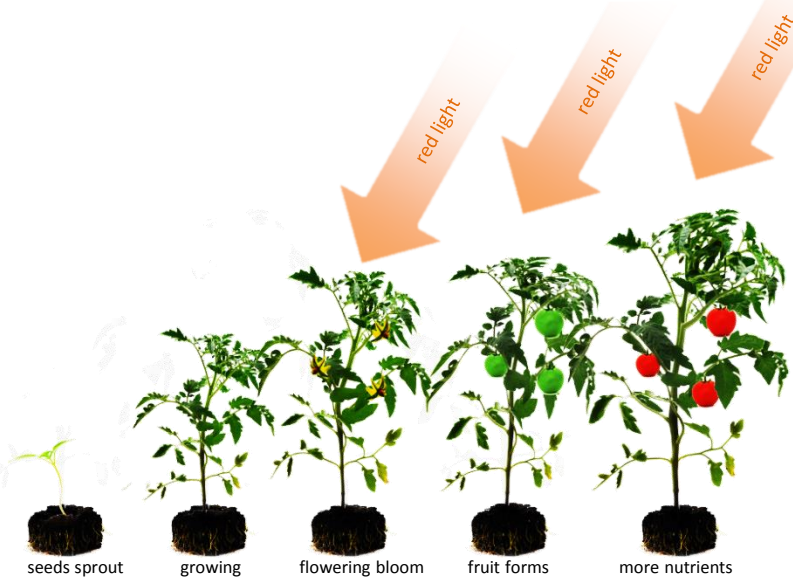

#### Blue – light

- Stimulates photosynthesis
- Compact plant structure
- Smaller, thicker leaves
- Open the stomata
- Stimulates the formation of chloroplasts and chlorophyll

#### Red - light

- Stimulates photosynthesis
- Stimulates branches
- Gives smaller but thicker leaves
- Stimulates length growth

#### Infrared - light

- Slows branching
- Larger, thinner leaves
- Stimulates upright growth
- Supports flowering and fruit forming